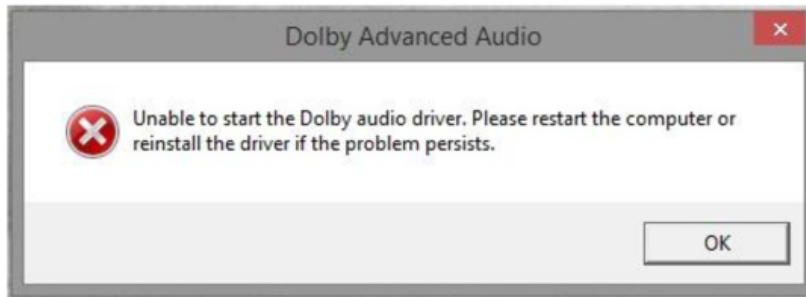

0-WEB.ru

[Unable To Start Driver For](#)

How to Fix Unable to Start Dolby Audio Drivers in Windows 10

When your Dolby Advanced Audio devices runs an error “Unable to start the Dolby audio driver. Please restart the computer or reinstall the driver if the problem persists”, you can try to solve it follow the next ways.

This may cause by the incompatible Dolby advanced audio driver, after you upgrade to Windows 10, the old version driver is not compatible with the new system or after upgrade, and something runs error. What you need do is reinstall the Dolby audio driver for your laptop or desktop.