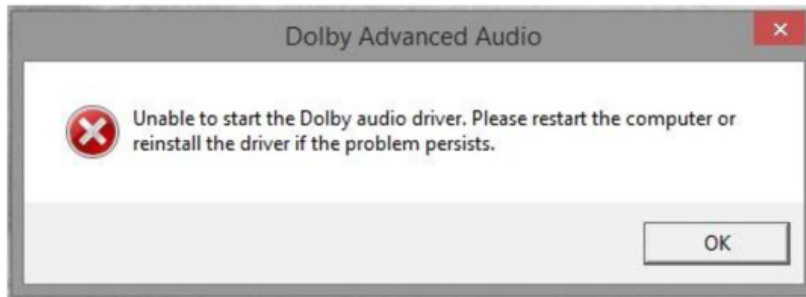

How to Fix Unable to Start Dolby Audio Drivers in Windows 10

When your Dolby Advanced Audio devices runs an error “Unable to start the Dolby audio driver. Please restart the computer or reinstall the driver if the problem persists”, you can try to solve it follow the next ways.

This may cause by the incompatible Dolby advanced audio driver, after you upgrade to Windows 10, the old version driver is not compatible with the new system or after upgrade, and something runs error. What you need do is reinstall the Dolby audio driver for your laptop or desktop.

How to Uninstall and Reinstall Dolby Advanced Audio Drivers in Windows 10?

Step 1: Enter the Programs and Features Panel.

First, in left bottom of taskbar, input "Control" in the search box, and it will show many match results, click the first one "Control Panel".